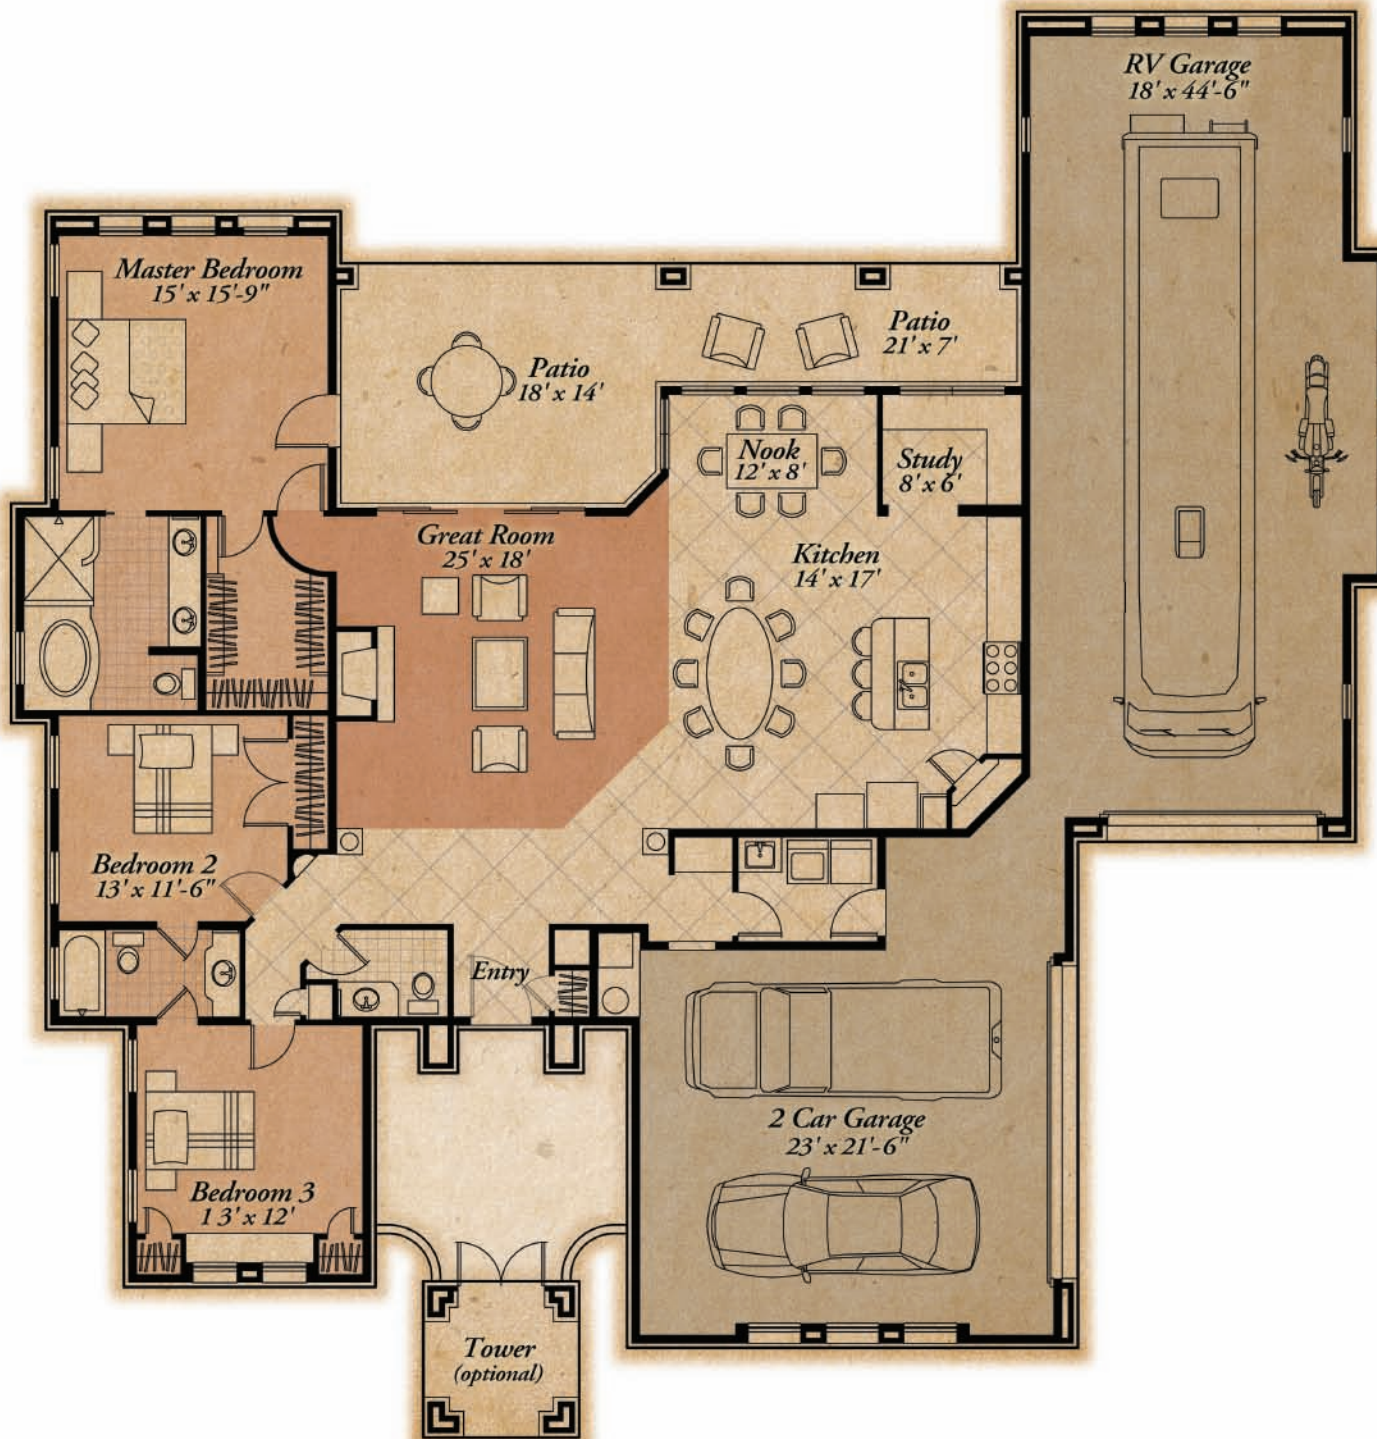

Santa Barbara elevation*

Sorvia

2,176 square feet, 3 bedrooms

Capistrano elevation

Tuscan elevation

Soria

2,176 square feet
3 bedrooms, 2 1/2 bath

1,678 sq-ft garage
2 cars plus boat

single story home with
16' high ceiling in great room
and kitchen, with study/office,
covered patio and courtyard

optional Casita (438 sq-ft)
and RV Garage available