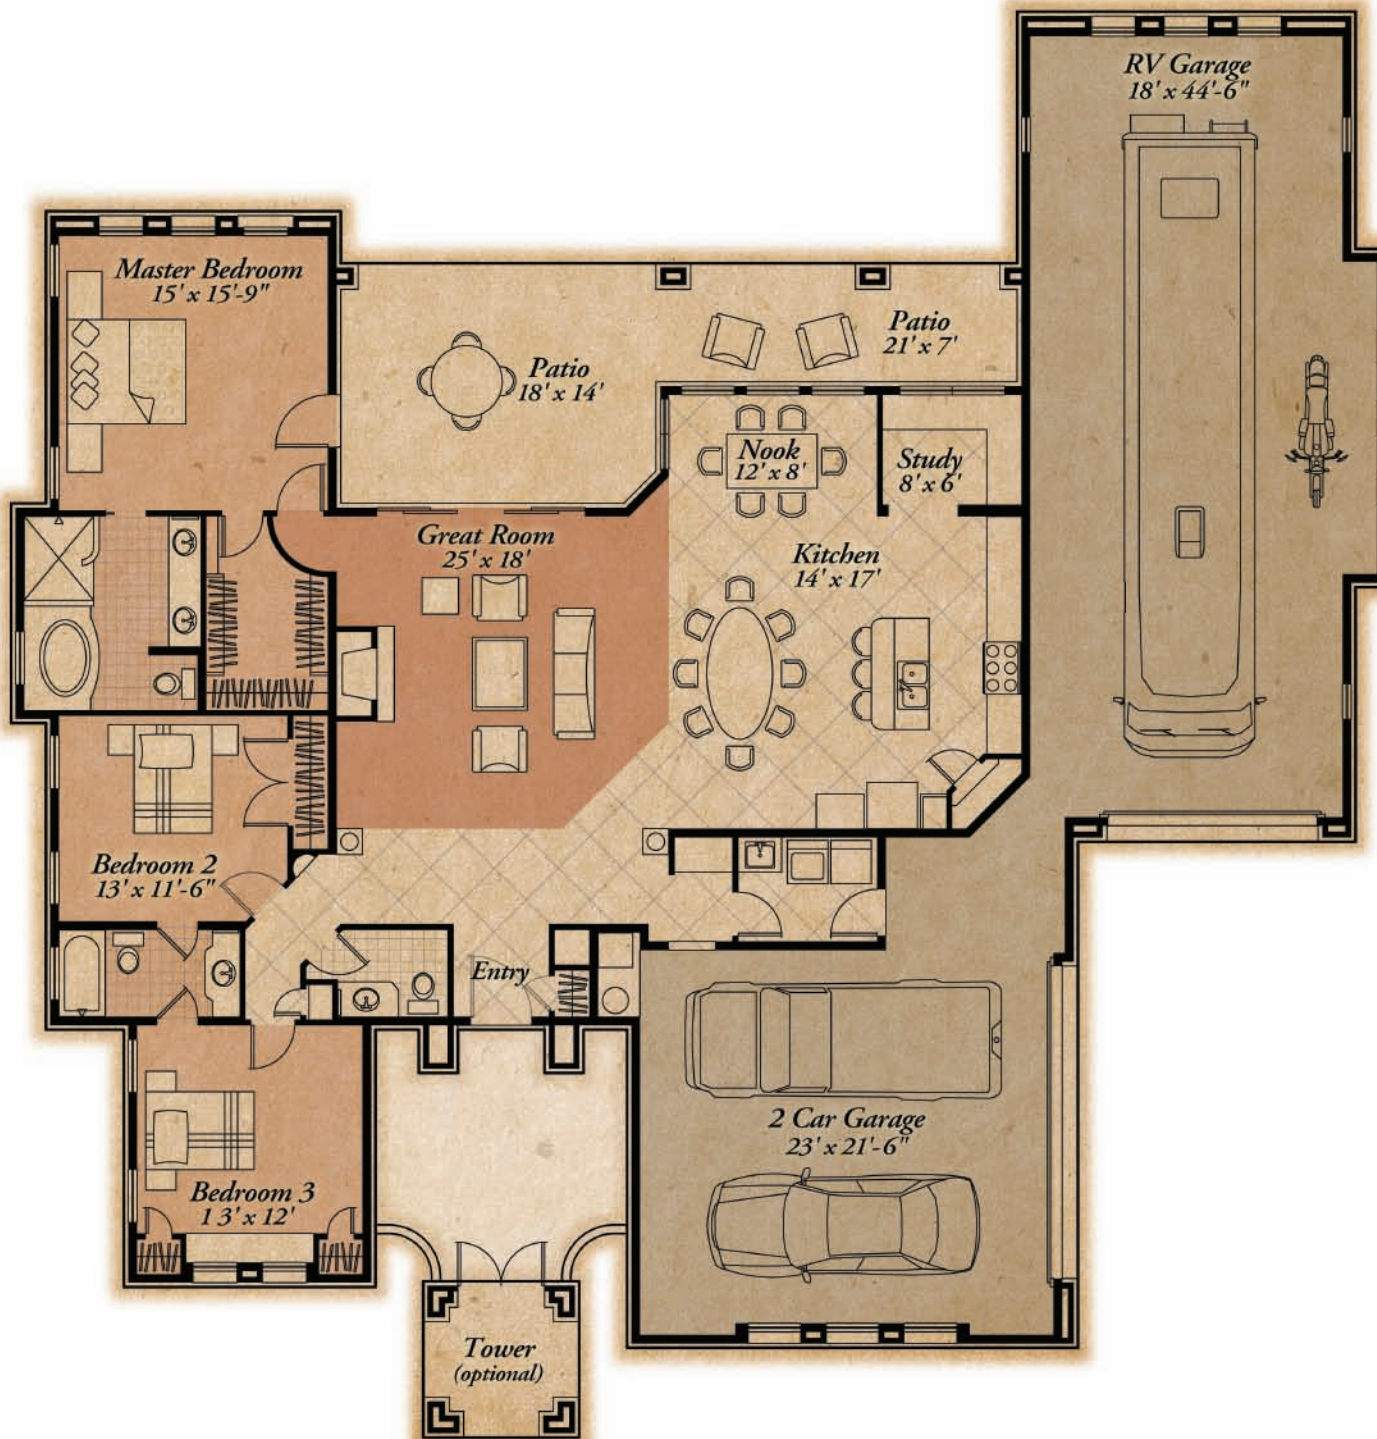

Santa Barbara elevation\*

# Sorvia

2,176 square feet, 3 bedrooms

Capistrano elevation

Tuscan elevation

# Soria

2,176 square feet  
3 bedrooms, 2 1/2 bath

1,678 sq-ft garage  
2 cars plus boat

single story home with  
16' high ceiling in great room  
and kitchen, with study/office,  
covered patio and courtyard

optional Casita (438 sq-ft)  
and RV Garage available